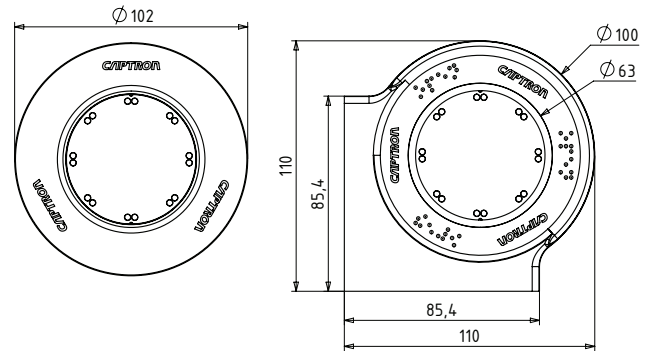

Winkelvarianten  
 Available angles

## CHT51-6 (Eckmontage)

CHT51-6 (Corner mounting)

Außen  
Outside

Innen  
Inside