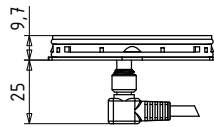

Архангельск (8182)63-90-72
Астана +7(7172)727-132
Белгород (4722)40-23-64
Брянск (4832)59-03-52
Владивосток (423)249-28-31
Волгоград (844)278-03-48
Вологда (8172)26-41-59
Воронеж (473)204-51-73

Екатеринбург (343)384-55-89
Иваново (4932)77-34-06
Ижевск (3412)26-03-58
Казань (843)206-01-48
Калининград (4012)72-03-81
Калуга (4842)92-23-67
Кемерово (3842)65-04-62
Киров (8332)68-02-04

Краснодар (861)203-40-90
Красноярск (391)204-63-61
Курск (4712)77-13-04
Липецк (4742)52-20-81
Магнитогорск (3519)55-03-13
Москва (495)268-04-70
Мурманск (8152)59-64-93
Набережные Челны (8552)20-53-41

Нижний Новгород (831)429-08-12
Новокузнецк (3843)20-46-81
Новосибирск (383)227-86-73
Орел (4862)44-53-42
Оренбург (3532)37-68-04
Пенза (8412)22-31-16
Пермь (342)205-81-47
Ростов-на-Дону (863)308-18-15

Рязань (4912)46-61-64
Самара (846)206-03-16
Санкт-Петербург (812)309-46-40
Саратов (845)249-38-78
Смоленск (4812)29-41-54
Сочи (862)225-72-31
Ставрополь (8652)20-65-13
Тверь (4822)63-31-35

Томск (3822)98-41-53
Тула (4872)74-02-29
Тюмень (3452)66-21-18
Ульяновск (8422)24-23-59
Уфа (347)229-48-12
Челябинск (351)202-03-61
Череповец (8202)49-02-64
Ярославль (4852)69-52-93

Единый адрес для всех регионов: сна@nt-rt.ru || www.captron.nt-rt.ru

САРТРОН

СНТ4-0
СНТ4-0